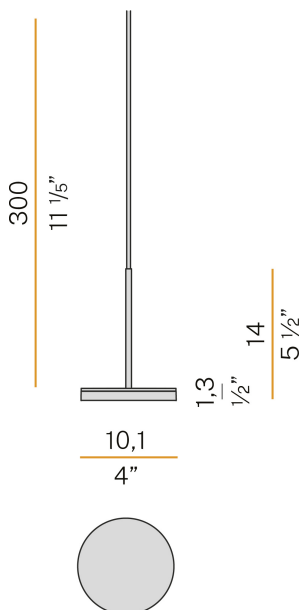

PANZERI

Bella

24V DC
M05317.011.0510

Data sheet

CODE	M05317.011.0510
SYSTEM POWER CONSUMPTION	4,5W
EFFICACY	97lm/W
LIGHT SOURCE	LED
LIGHT SOURCE LIFETIME	L80 (B10) 70.000h
COLOUR TEMPERATURE	2700K Ra>90
LIGHT DISTRIBUTION	diffused
POWER SUPPLY	24V DC
DRIVER	remote not included
NOMINAL LUMINOUS FLUX	460lm
LUMEN OUTPUT	388lm
EFFICIENCY	84.3%
WEIGHT	0,22 Kg
PROTECTION DEGREE	IP40
COLOUR TOLLERANCES	SDCM 3
PACKING DIMENSIONS (CM)	13,0 x 24,0 x 12,0

Multiple suspension lighting fixture for interiors, with indirect light emission.
Die-cast aluminium structure in white, black, bronze, mat brass or titanium polyacrylic paint.
Modelled acrylic diffuser with mat finish.
Pickled sheet metal closing disk in polyacrylic paint.
Suspension kit with rod in brass tube in polyacrylic paint.
3m (118,1") long suspension and power cable in transparent PVC.
Provided without power canopy, complete with cable clamp on the cable's free extremity.

Technical drawing

Polar diagram

PANZERI

Bella

Accessories / structure

YPL05207.015

Ivory pleated fabric lampshade, simple snap installation.